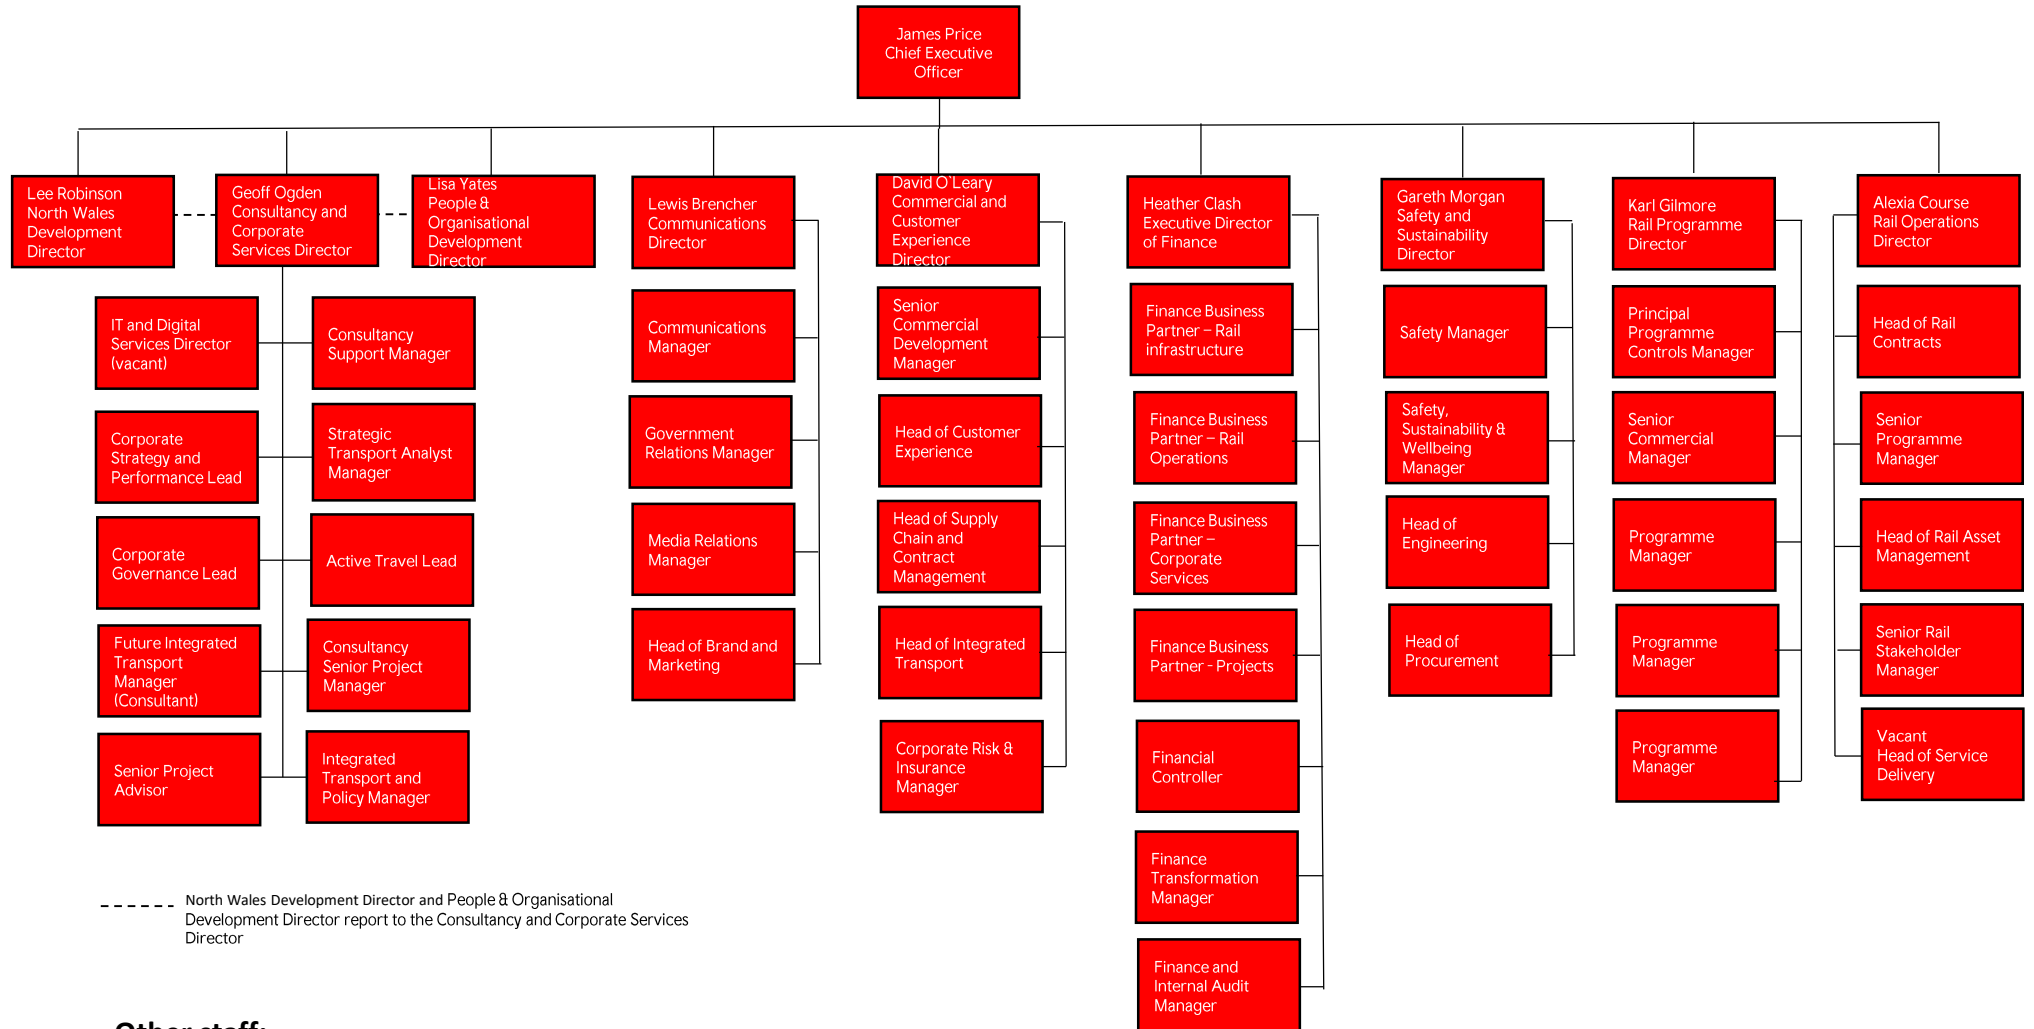

Transport for Wales Organisational Chart 2019/2020

Other staff:

Assistant Managers, Officers and Support Staff – 33

Technical specialists and advisory – 40*

*actual numbers vary according to project status